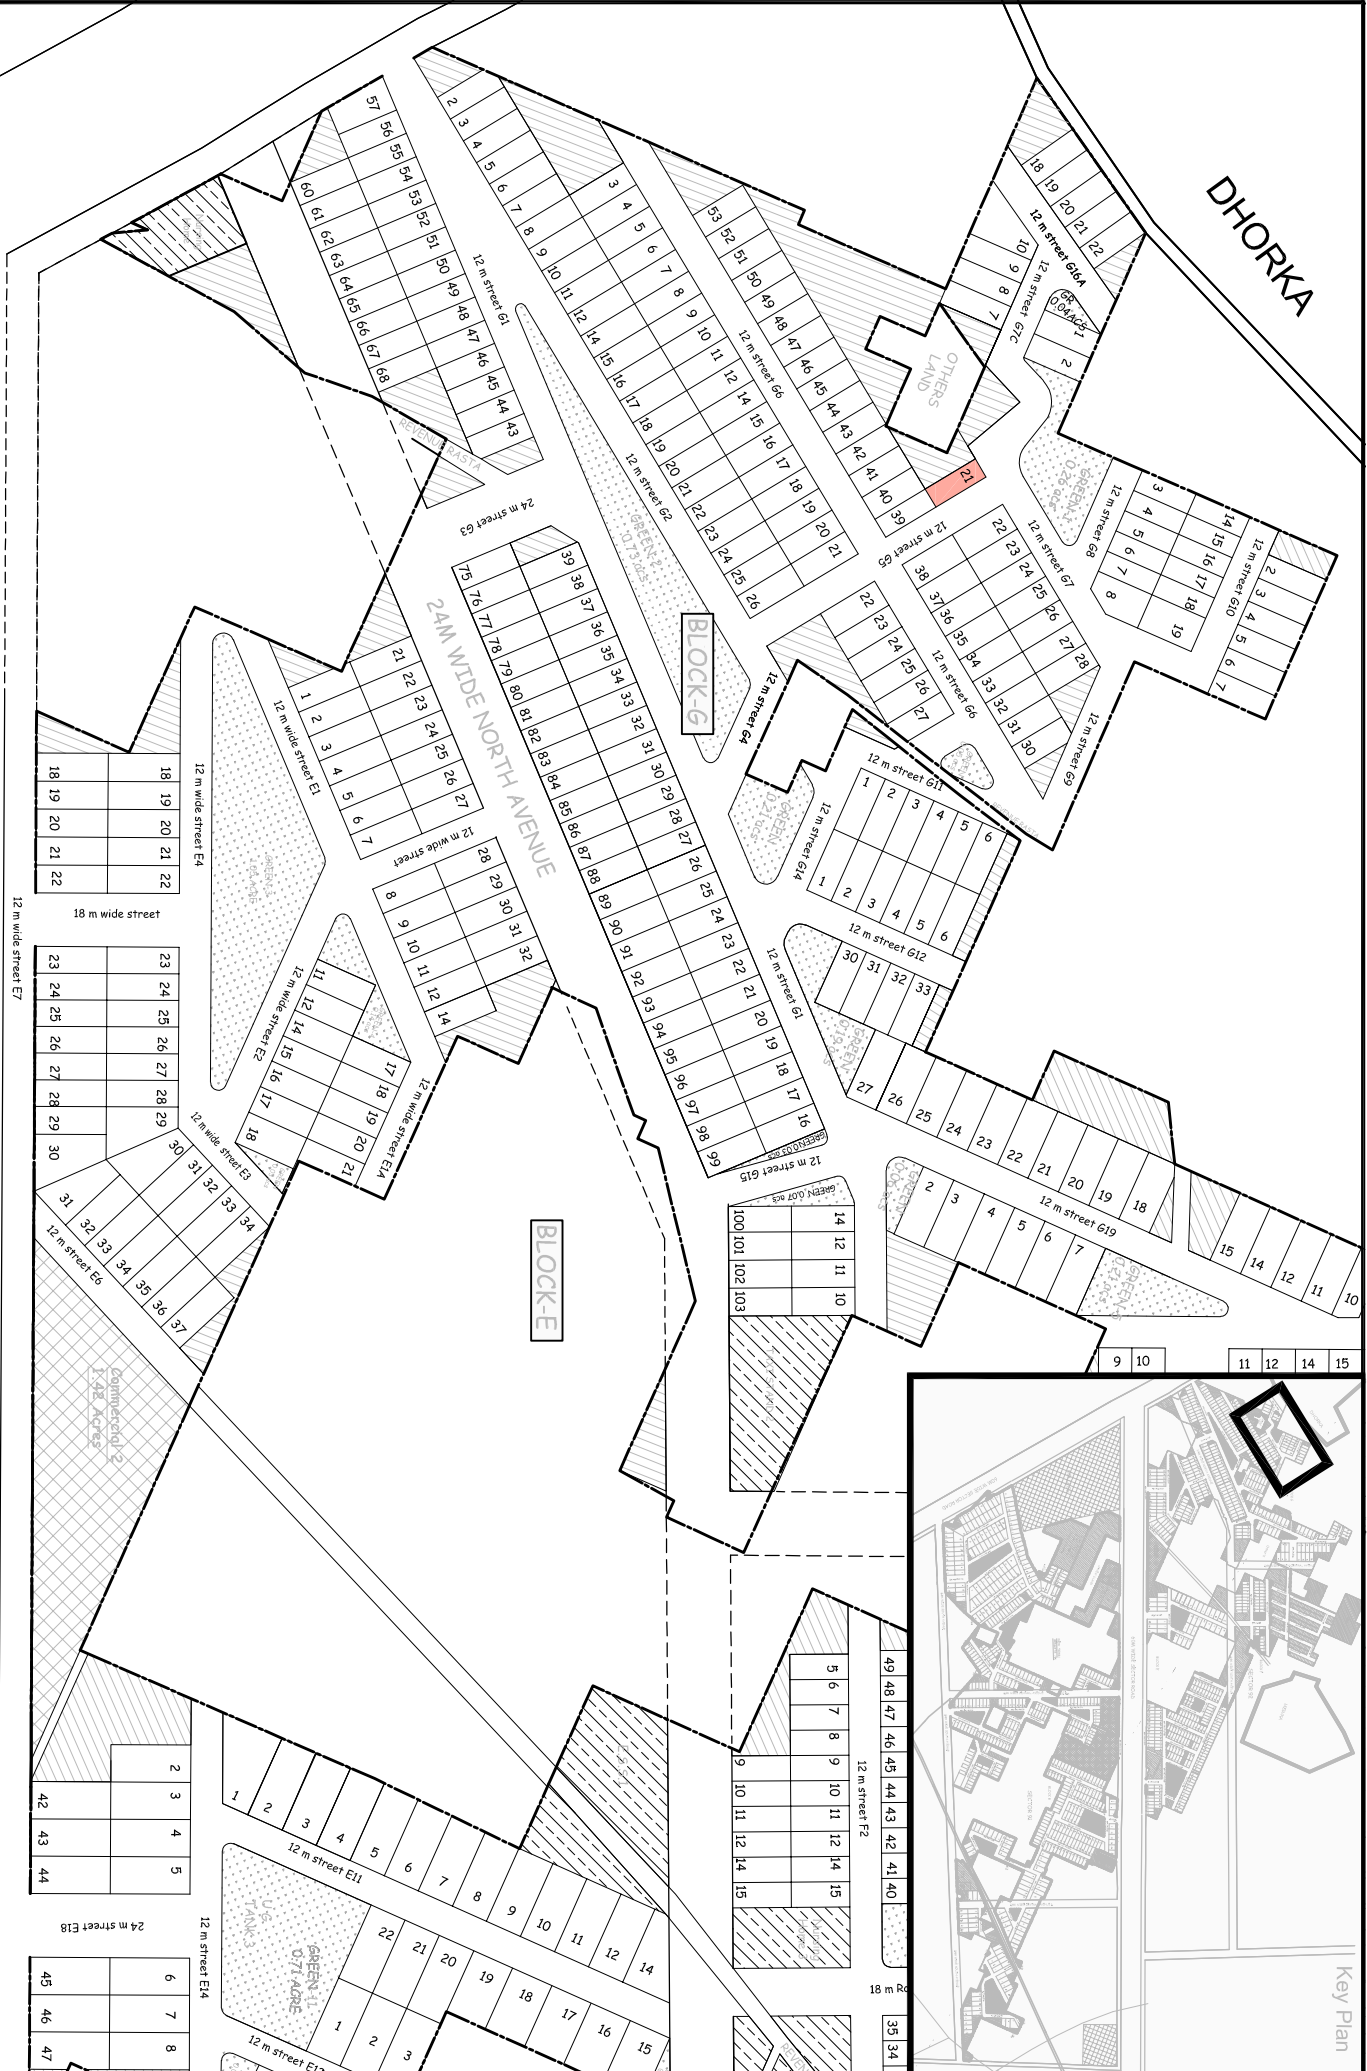

DHORKA

Key Plan

G-7/21

LAYOUT PART PLAN

60M WIDE SECTOR ROAD

DLF INDEPENDENT FLOORS
AT GARDENCITY SECTOR 9/1/92 GURUGRAM